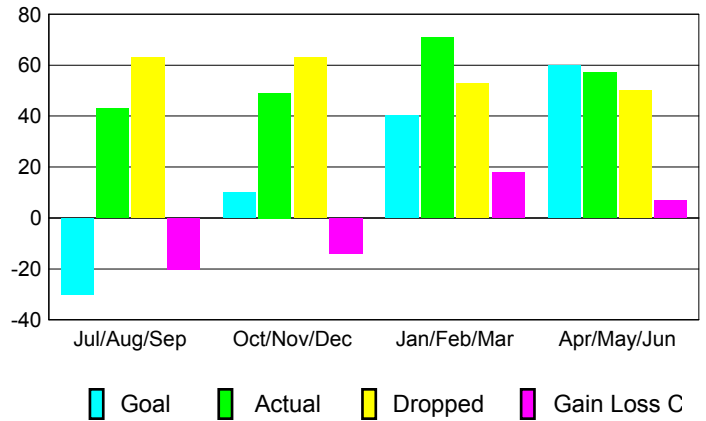

GMT: **JØRN ANDERSEN**

Location: **DENMARK**

GMT CA: **4**

CLUBS

Month	New Club Goal	Actual New Clubs	Actual Dropped Clubs	Gain/Loss of Clubs
2012-2013				
Jul/Aug/Sep	0	0	1	-1
Oct/Nov/Dec	1	0	0	0
Jan/Feb/Mar	0	0	0	0
Apr/May/June	1	0	0	0
Totals	2	0	1	-1

Club Results 2012-2013

Goal, New, Dropped, Gain/Loss

YTD Status Quo Clubs 2012-2013

Status Quo Clubs Compared to Status Quo Members

Club Gain/Loss 2012-2013

MEMBERSHIP

Month	Net Memb Goal	Actual New Memb	Actual Dropped Memb	Gain/Loss of Memb
2012-2013				
Jul/Aug/Sep	-30	43	63	-20
Oct/Nov/Dec	10	49	63	-14
Jan/Feb/Mar	40	71	53	18
Apr/May/June	60	57	50	7
Totals	80	220	229	-9

Membership Results 2012-2013

Goal, New, Dropped, Gain/Loss

Gender Comparison 2012-2013

Membership Gain/Loss 2012-2013