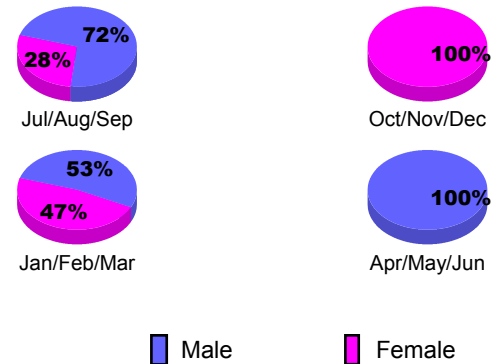

Club Results 2012-2013

Goal, New, Dropped, Gain/Loss

YTD Status Quo Clubs 2012-2013

Status Quo Clubs Compared to Status Quo Members

Club Gain/Loss 2012-2013

MEMBERSHIP

Month	Net Memb Goal	Actual New Memb	Actual Dropped Memb	Gain/Loss of Memb
2012-2013				
Jul/Aug/Sep	-30	43	63	-20
Oct/Nov/Dec	10	49	63	-14
Jan/Feb/Mar	40	71	53	18
Apr/May/June	60	57	50	7
Totals	80	220	229	-9

Membership Results 2012-2013

Goal, New, Dropped, Gain/Loss

Gender Comparison 2012-2013

Membership Gain/Loss 2012-2013