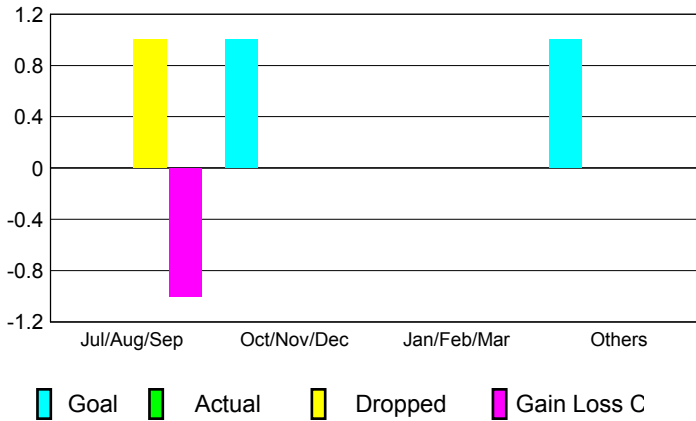

GMT: **JØRN ANDERSEN**

Location: **DENMARK**

GMT CA: **4**

CLUBS

Month	New Club Goal	Actual New Clubs	Actual Dropped Clubs	Gain/Loss of Clubs
2012-2013				
Jul/Aug/Sep	0	0	1	-1
Oct/Nov/Dec	1	0	0	0
Jan/Feb/Mar	0	0	0	0
Apr/May/June	1	0	0	0
Totals	2	0	1	-1

Club Results 2012-2013

Goal, New, Dropped, Gain/Loss

YTD Status Quo Clubs 2012-2013

Status Quo Clubs Compared to Status Quo Members

Club Gain/Loss 2012-2013

MEMBERSHIP

Month	Net Memb Goal	Actual New Memb	Actual Dropped Memb	Gain/Loss of Memb
2012-2013				
Jul/Aug/Sep	-30	43	63	-20
Oct/Nov/Dec	10	49	63	-14
Jan/Feb/Mar	40	71	53	18
Apr/May/June	60	57	50	7
Totals	80	220	229	-9